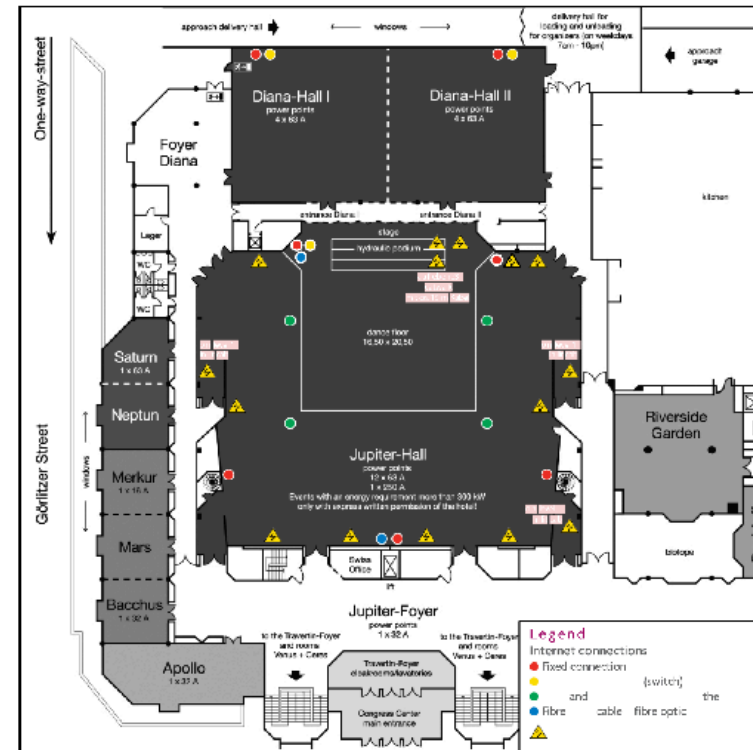

Rooms

246 modern rooms in different categories:

- 107 Twin rooms
- 64 Double rooms
- 72 Superior rooms
- 1 Single room
- 2 Suites

Equipment:

- Last renovation: 2019
- Free WiFi
- Air Conditioning
- coffee and tea making facilities
- Ironing board and iron
- RiverSpa – Sauna, Pool, fitness free of charge

Congress area

- 14 conference rooms
- From 37 und 153 m³, most of them can be combined
- 2 ballrooms, can be combined as well, up to 2100 persons and 2 foyers
- Jupiter: 1.400qm², 9m ceiling height, up to 1.500 pers.
- Diana I+II: 2x 310 m², 4,95m ceiling height, up to 730 persons
- All with daylight, except for the Jupiter the heart of the hotel
- Separate congress entrance with foyer

Jupiter ballroom

- 1,400 m²
- maximum capacity: 1,594 people
- room height: 9.35 m, adjustable ceiling lights
- possible extension to Diana Hall I & II (2,100 m² in total)
- customised technical equipment, lifting platform, dancefloor
- no direct daylight
- foyer section on 2 floors
- separate event entrance
- lighting trusses
- maximum room loading capacity: 500 kg/m²
- at ground level, accessible by car

Diana ballroom

- 600 m² (2x 310 m²)
- maximum capacity: 730 people
- room height: 4.95 m
- two combinable ballrooms
- customised technical equipment,
- separate event entrance
- natural daylight
- at ground level, accessible by car