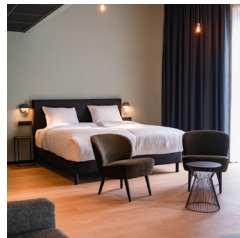

At a glance

- 4-star hotel
- 78 comfortable hotel rooms
- 4 meeting rooms
- Hotel bar and restaurant open 7 days a week

This information provides inspiration for a proposal of your meeting, contact us for a proposal based on your requirements.