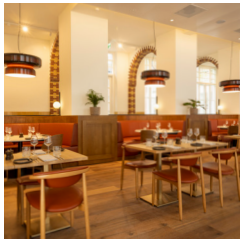

At a glance

- 4-star hotel
- 90 guest rooms and suites
- 2 unique meeting rooms
- Restaurant The College with access to the outdoor terrace
- Bar Bisco · Bar
- in the historic chapel
- Parking at the hotel

This information provides inspiration for a proposal of your meeting, contact us for a proposal based on your requirements.

E: reservations@doubletreesittard.nl
T: +31 (0) 46 – 400 92 42
W: www.doubletreebyhiltonsittard.nl

Relive past memories through modern day luxury.